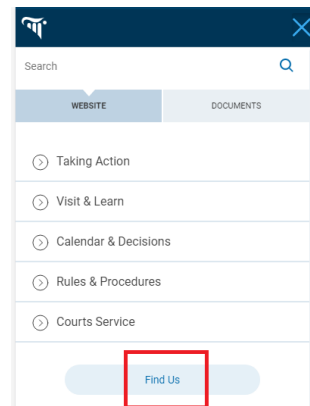

A Guide to our 'Find Us' Page

A short video guide to using 'Find Us' is also available at.....

Regular users of the old courts.ie website would have visited 'Offices & Maps' for contact information for each of our court offices. On the new site, this info is available through the 'Find Us' link which is available on the upper right on PC/Tablet.

On a mobile device, click on the menu indicator (treble line – see below) and you will see 'Find Us' below the main menu items (see image to right).

Screens in the rest of this document are presented as seen on a PC.

Once you click on the link, you will enter the page below.

There are 3 ways to find an office using this page.

1. A list of counties appears on the left of the page. Use the scroll bar to move through the list.

3. You can also use the interactive map of Ireland to find an office. Use the expansion buttons (highlighted below-left) to zoom in to the relevant locale. Click on the court icon for details of that court. You can click on the directions icon (highlighted below-right) to open a localised map where you can enter location details to find travel options.