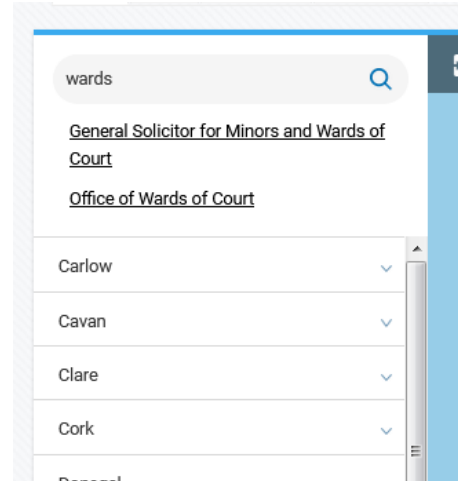

On a mobile device, click on the menu indicator (treble line – see below) and you will see 'Find Us' below the main menu items (see image to right).

Screens in the rest of this document are presented as seen on a PC.

Once you click on the link, you will enter the page below.

There are 3 ways to find an office using this page.

1. A list of counties appears on the left of the page. Use the scroll bar to move through the list.

Click on the down-arrow to expand the list to see all the court offices in that county (arrow turns upward when selected).

Click on the name of a court office to open its contacts page.

The contacts page includes a map of the location of the office and the relevant contacts information, plus any other relevant links and details.

2. At the top of the list of counties is a search bar. You can search for an office here. In our example above-right, if you wanted contact details of the Office of Wards of Court, start typing 'wards' and the list of office(s) will appear. Click on the relevant link to open it.