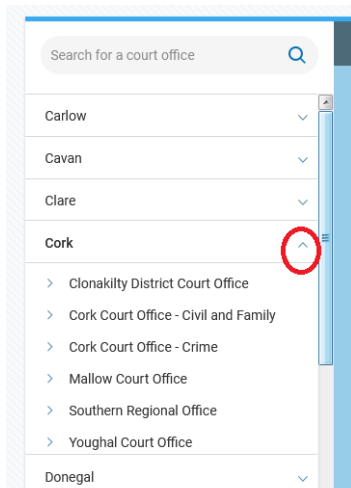

A Guide to our 'Find Us' Page

A short video guide to using 'Find Us' is also available at.....

Regular users of the old courts.ie website would have visited 'Offices & Maps' for contact information for each of our court offices. On the new site, this info is available through the 'Find Us' link which is available on the upper right on PC/Tablet.

On a mobile device, click on the menu indicator (treble line – see below) and you will see 'Find Us' below the main menu items (see image to right).

Screens in the rest of this document are presented as seen on a PC.

Once you click on the link, you will enter the page below.

There are 3 ways to find an office using this page.

1. A list of counties appears on the left of the page. Use the scroll bar to move through the list.

Click on the down-arrow to expand the list to see all the court offices in that county (arrow turns upward when selected).

Click on the name of a court office to open its contacts page.

The contacts page includes a map of the location of the office and the relevant contacts information, plus any other relevant links and details.